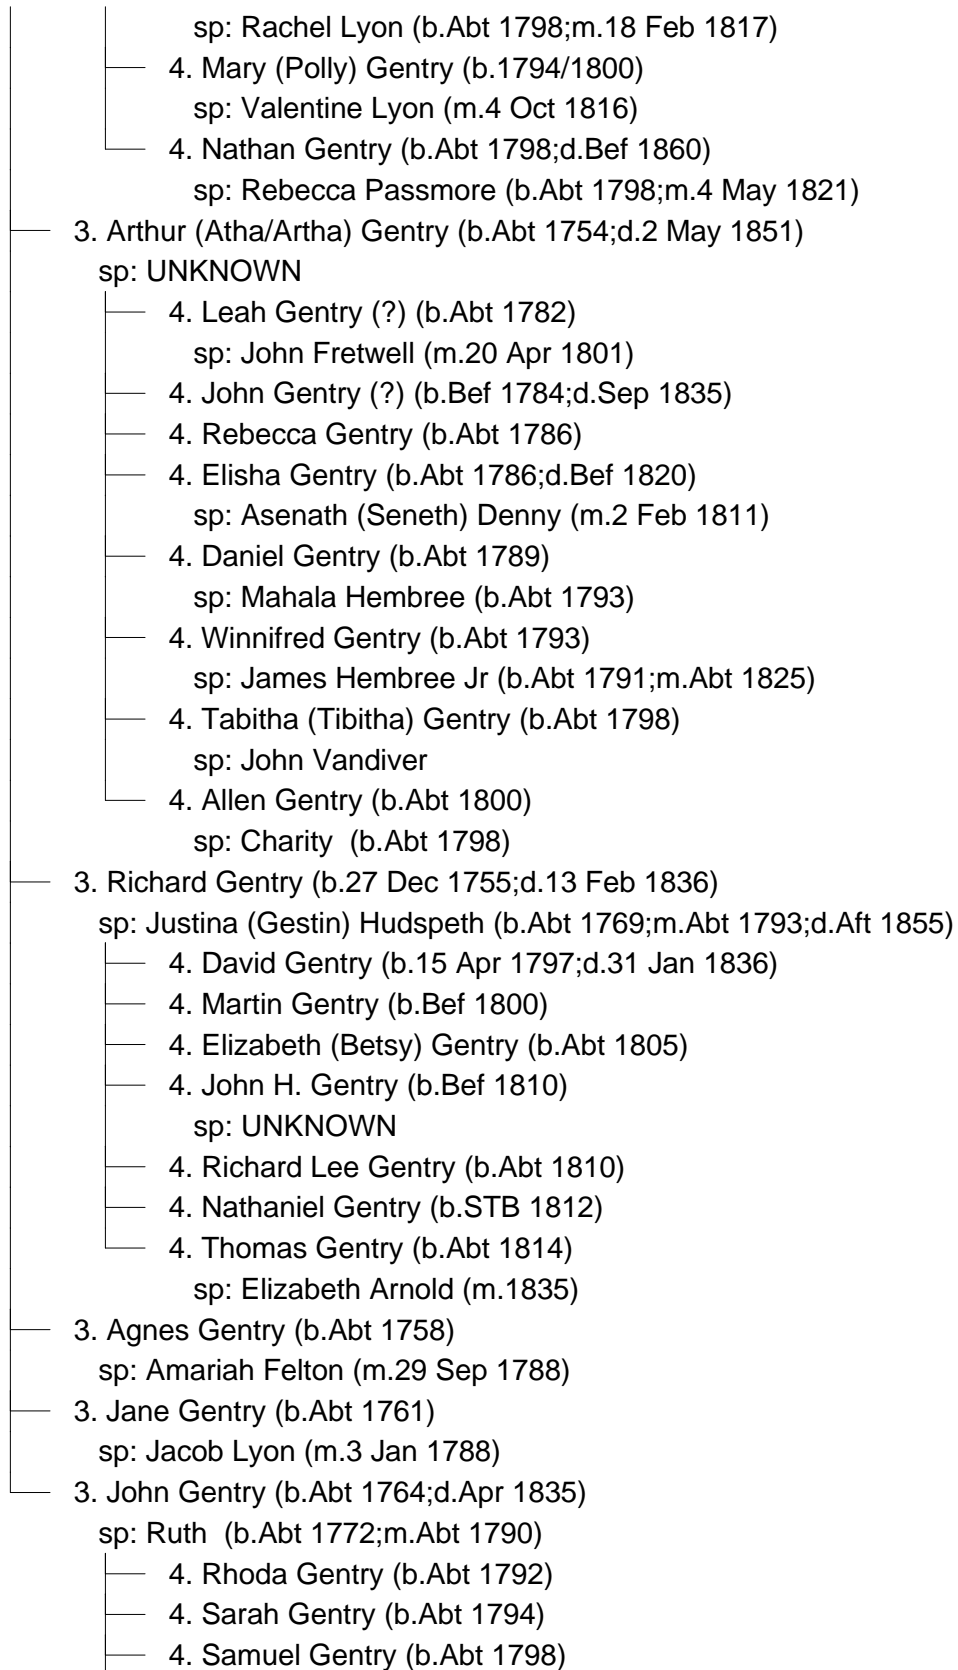

Descendants of Samuel-II Gentry

17 Apr 2012

Page 2